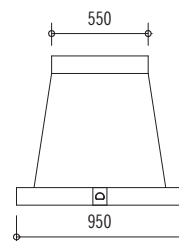

Mortorized Hood Starting from \$13,450

Island configuration: H17C0

Starting from \$18,400

**HOTTE CHATEAU 120: H42T0**

1400 W x 850 H x 650 D (mm)

55.1 W x 33.5 H x 25.6 D (inches)

Shell-Only Starting from \$9,600

Mortorized Hood Starting from \$12,400

Island configuration: H42C0

Starting from \$16,500

**HOTTE CHATEAU 90: H11T0**

1100 W x 850 H x 650 D (mm)

43.3 W x 33.5 H x 25.6 D (inches)

Shell-Only Starting from \$8,100

Mortorized Hood Starting from \$10,600

Island configuration: H11C0

Starting from \$13,900

**HOTTE CHATEAU 75: H95T0**

950 W x 850 H x 650 D (mm)

37.4 W x 33.5 H x 25.6 D (inches)

Shell-Only Starting from \$7,800