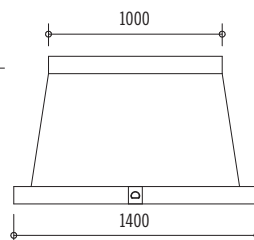

Standard Configuration Wall Hood  
Side View

Standard Configuration Island Hood  
Side View

**HOTTE GRAND PALAIS 180: H20T0**

2000 W x 850 H x 650 D (mm)

78.7 W x 33.5 H x 25.6 D (inches)

Shell-Only Starting from \$12,200

Mortorized Hood Starting from \$15,350

Island configuration: H20C0

Starting from \$20,900

**HOTTE CHATEAU 165: H18T0**

1850 W x 850 H x 650 D (mm)

72.8 W x 33.5 H x 25.6 D (inches)

Shell-Only Starting from \$11,400

Mortorized Hood Starting from \$14,500

Island configuration: H18C0

Starting from \$19,600

**HOTTE CHATEAU 150: H17T0**

1700 W x 850 H x 650 D (mm)

66.9 W x 33.5 H x 25.6 D (inches)

Shell-Only Starting from \$10,700

Mortorized Hood Starting from \$13,450

Island configuration: H17C0

Starting from \$18,400

**HOTTE CHATEAU 120: H42T0**

1400 W x 850 H x 650 D (mm)

55.1 W x 33.5 H x 25.6 D (inches)

Shell-Only Starting from \$9,600