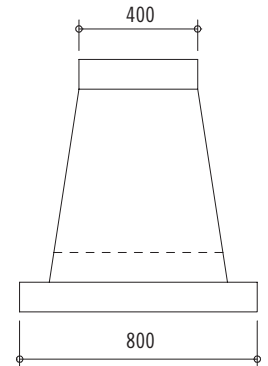

Traditional wall mounted hood. Island Hoods are also available. Custom Hoods available by quote. Hood height may be increased up to 1500 mm/ 59 inches by adding height to the upper band (total maximum height would be 2250 mm/88.5 inches).

Standard Configuration Wall Hood  
Side View

Standard Configuration Island Hood  
Side View

**HOTTE GRAND PALAIS 180: H20T0**

2000 W x 850 H x 650 D (mm)

78.7 W x 33.5 H x 25.6 D (inches)

Shell-Only Starting from \$12,200

Mortorized Hood Starting from \$15,350

Island configuration: H20C0

Starting from \$20,900

**HOTTE CHATEAU 165: H18T0**

1850 W x 850 H x 650 D (mm)

72.8 W x 33.5 H x 25.6 D (inches)

Shell-Only Starting from \$11,400