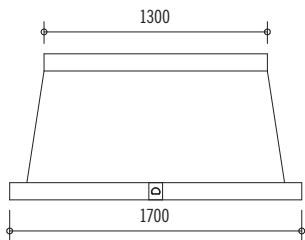

Standard Configuration Wall Hood  
Side View

Standard Configuration Island Hood  
Side View

**HOTTE GRAND PALAIS 180: H20T0**

2000 W x 850 H x 650 D (mm)

78.7 W x 33.5 H x 25.6 D (inches)

Shell-Only Starting from \$12,200

Mortorized Hood Starting from \$15,350

Island configuration: H20C0

Starting from \$20,900

**HOTTE CHATEAU 165: H18T0**

1850 W x 850 H x 650 D (mm)

72.8 W x 33.5 H x 25.6 D (inches)

Shell-Only Starting from \$11,400

Mortorized Hood Starting from \$14,500

Island configuration: H18C0

Starting from \$19,600

**HOTTE CHATEAU 150: H17T0**

1700 W x 850 H x 650 D (mm)

66.9 W x 33.5 H x 25.6 D (inches)

Shell-Only Starting from \$10,700