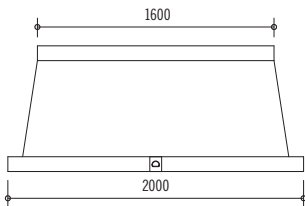

Traditional wall mounted hood. Island Hoods are also available. Custom Hoods available by quote. Hood height may be increased up to 1500 mm/ 59 inches by adding height to the upper band (total maximum height would be 2250 mm/88.5 inches).

Standard Configuration Wall Hood  
Side View

Standard Configuration Island Hood  
Side View

**HOTTE GRAND PALAIS 180: H20T0**

2000 W x 850 H x 650 D (mm)

78.7 W x 33.5 H x 25.6 D (inches)

Shell-Only Starting from \$12,200

Mortorized Hood Starting from \$15,350

Island configuration: H20C0

Starting from \$20,900

**HOTTE CHATEAU 165: H18T0**

1850 W x 850 H x 650 D (mm)

72.8 W x 33.5 H x 25.6 D (inches)

Shell-Only Starting from \$11,400