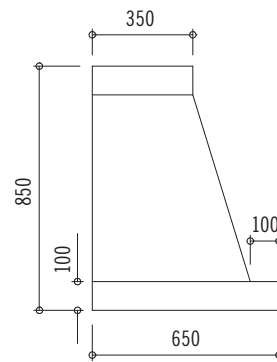

Traditional wall mounted hood. Island Hoods are also available. Custom Hoods available by quote. Hood height may be increased up to 1500 mm/ 59 inches by adding height to the upper band (total maximum height would be 2250 mm/88.5 inches).

Standard Configuration Wall Hood  
Side View

Standard Configuration Island Hood  
Side View

**HOTTE GRAND PALAIS 180: H20T0**

2000 W x 850 H x 650 D (mm)

78.7 W x 33.5 H x 25.6 D (inches)

Shell-Only Starting from \$12,200

Mortorized Hood Starting from \$15,350

Island configuration: H20C0

Starting from \$20,900

**HOTTE CHATEAU 165: H18T0**

1850 W x 850 H x 650 D (mm)

72.8 W x 33.5 H x 25.6 D (inches)

Shell-Only Starting from \$11,400

Mortorized Hood Starting from \$14,500

Island configuration: H18C0

Starting from \$19,600

**HOTTE CHATEAU 150: H17T0**

1700 W x 850 H x 650 D (mm)

66.9 W x 33.5 H x 25.6 D (inches)

Shell-Only Starting from \$10,700