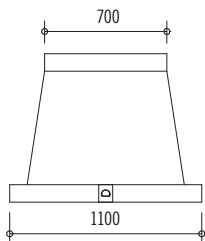

Mortorized Hood Starting from \$13,450

Island configuration: H17C0

Starting from \$18,400

**HOTTE CHATEAU 120: H42T0**

1400 W x 850 H x 650 D (mm)

55.1 W x 33.5 H x 25.6 D (inches)

Shell-Only Starting from \$9,600

Mortorized Hood Starting from \$12,400

Island configuration: H42C0

Starting from \$16,500

**HOTTE CHATEAU 90: H11T0**

1100 W x 850 H x 650 D (mm)

43.3 W x 33.5 H x 25.6 D (inches)

Shell-Only Starting from \$8,100