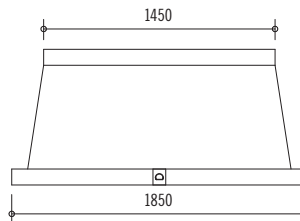

Traditional wall mounted hood. Island Hoods are also available. Custom Hoods available by quote. Hood height may be increased up to 1500 mm/ 59 inches by adding height to the upper band (total maximum height would be 2250 mm/88.5 inches).

Standard Configuration Wall Hood  
Side View

Standard Configuration Island Hood  
Side View

**HOTTE GRAND PALAIS 180: H20T0**

2000 W x 850 H x 650 D (mm)

78.7 W x 33.5 H x 25.6 D (inches)

Shell-Only Starting from \$12,200

Mortorized Hood Starting from \$15,350

Island configuration: H20C0

Starting from \$20,900

**HOTTE CHATEAU 165: H18T0**

1850 W x 850 H x 650 D (mm)

72.8 W x 33.5 H x 25.6 D (inches)

Shell-Only Starting from \$11,400

Mortorized Hood Starting from \$14,500

Island configuration: H18C0

Starting from \$19,600

**HOTTE CHATEAU 150: H17T0**

1700 W x 850 H x 650 D (mm)

66.9 W x 33.5 H x 25.6 D (inches)

Shell-Only Starting from \$10,700