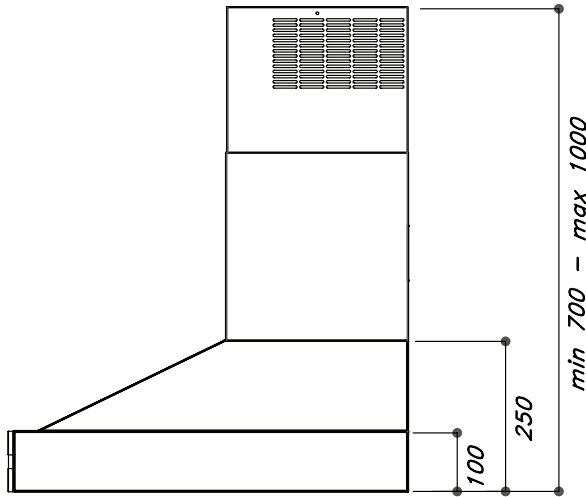

110: C1

CORNUFÉ SERIES HOOD

CORNUFÉ 110 HOOD: H1

- 1100 W x 650 D x 700 H (mm)
- 43.3 W x 25.6 D x 27.5 H (inches)
- Traditional wall-mounted chimney hood
- Available in all color and trim options
- 4-Speed Variable Motor
- One 600 CFM blower – unobstructed air flow with Ø6" duct
- Remote Control and In-Hood Activation Controls
- Three 20W high-intensity Halogen lights
- 2 dishwasher-safe baffle filters with grease capture system
- Voltage: 120v; 60Hz, total rating: 425W, 3.6 AMP
- Telescopic flue cover extends to maximum hood height of 39.3" (1000 mm)

Standard Color Retail: $4,650

Suzanne Kasler Color Collection Retail: $5,000

CORNUFÉ SERIES DETAILS & ACCESSORIES

BODY COLORS

N	Matte Black
M	Gloss Black
I	Stainless Steel
W	Pure White
V	Ivory
D	Dark Navy Blue
R	Royal Blue
L	Provence Blue

TRIM OPTIONS

	Trim	Accents	Rails
N	Stainless Steel	Brushed Nickel	Stainless Steel
F	Stainless Steel	Polished Brass	Polished Brass
C	Stainless Steel	Polished Copper	Stainless Steel

SUZANNE KASLER COLOR COLLECTION

T	Liberte	<i>Only available with N and F Trim</i>
C	Blanc	<i>Only available with N and F Trim</i>
A	Tapestry	<i>Only available with N and F Trim</i>
Q	Roquefort	<i>Only available with N and F Trim</i>

ACCESSORIES (AVAILABLE FOR 110 AND 90):

Part Number	Description	Price
CFEBPLATE110	Plaque Adaptor Kit	$1,210
CFEBPLATE90	Plaque Adapter Kit Standard	$1,210
CFEGRIDDLE	Grill/Griddle Plate Standard	$605
P050553	Wok Adapter Standard	$205
O9KIRSIR01	Recirculation Kit	$335
P030292	CornuFe 110 Extra Flat Rack	$65

For Limited Inventory and Special Order colors, please confirm inventory status at the time of order. Special Order units will typically require 14 weeks to deliver.