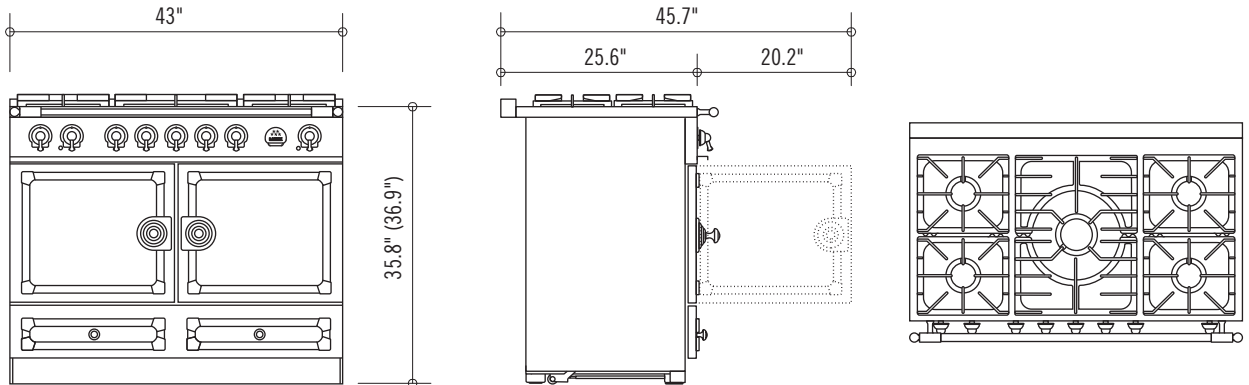

110: C1

The original CornuFé range, this 43" range is your first La Cornue love. It's available in 8 classic colors and 3 trim accent choices of Polished Brass, Brushed Nickel and Polished Copper, or in 4 Suzanne Kasler Couleurs and 2 trim accent choices of Brushed Nickel and Polished Brass. The CornuFé 110 features two electric convection ovens, one of which is a seven mode multifunction oven, the other an electric convection oven, five powerful gas burners and one large storage drawer.

SPECIFICATIONS

CORNUFÉ 110: c1

1092 W x 650 D x 910 (937 max) H (mm)
43 W x 25.6 D x 35.8 (36.9 max) H (inches)
350 lb. uncrated, 465 lb. crated
High-performance 5 burner gas cooktop
Double electric convection ovens

Standard Color Retail: $9,950

Suzanne Kasler Color Collection Retail: $10,500

Gas Burners:

1 17,500 BTU Central Burner
3 12,000 BTU Burners
1 6,000 BTU Simmer Burner (down to 600 BTU)
Solid Brass Burners Enamel-Capped with Thermocouple Safety Mechanism

Ovens:

French side-swing enameled steel doors
2 Electric Convection Ovens, one of which features 7 cooking modes
4 Interior Oven Racks Included (2 flat racks, 2 dropped racks)
2 Enamel Baking Trays and 1 Trivet
Left Oven: 430 W x 370 D x 380 H (mm)
16.9 W x 14.6 D x 15 H (inches)
2.2 cubic feet
Right Oven: 430 W x 370 D x 410 H (mm)
16.9 W x 14.6 D x 16.2 H (inches)
2.39 cubic feet

Range Accessories: Plaque Adaptor Kit, Wok Ring, Grill/Griddle Plate

POWER AND FUEL

Voltage: 240v; 60Hz, 21 AMP
Gas connection: 1/2 inch NPT at rear right-hand side
Natural gas range with propane conversion kit included

HIGH-ALTITUDE KIT

Required for elevations above 5,000 feet
Natural Gas High-Altitude Kit "A037977": Retail for $60
Propane High-Altitude Kit "A037982": Retail for $60

FINISHES

Eight Body Colors: Gloss Black, Matte Black, Stainless Steel, Ivory, Pure White, Dark Navy Blue, Royal Blue and Provence Blue
Three Trim Options: Stainless Steel with Brushed Nickel accents, Stainless Steel with Polished Brass accents, Stainless Steel with Polished Copper accents
Suzanne Kasler's Collection: Liberte, Blanc, Tapestry and Roquefort, *Two Trim Options:* Stainless Steel with Brushed Nickel accents, Stainless Steel with Polished Brass accents

*Side panels are stainless steel for all colors except Gloss Black, Matte Black and Dark Navy Blue ranges have flat black side panels.