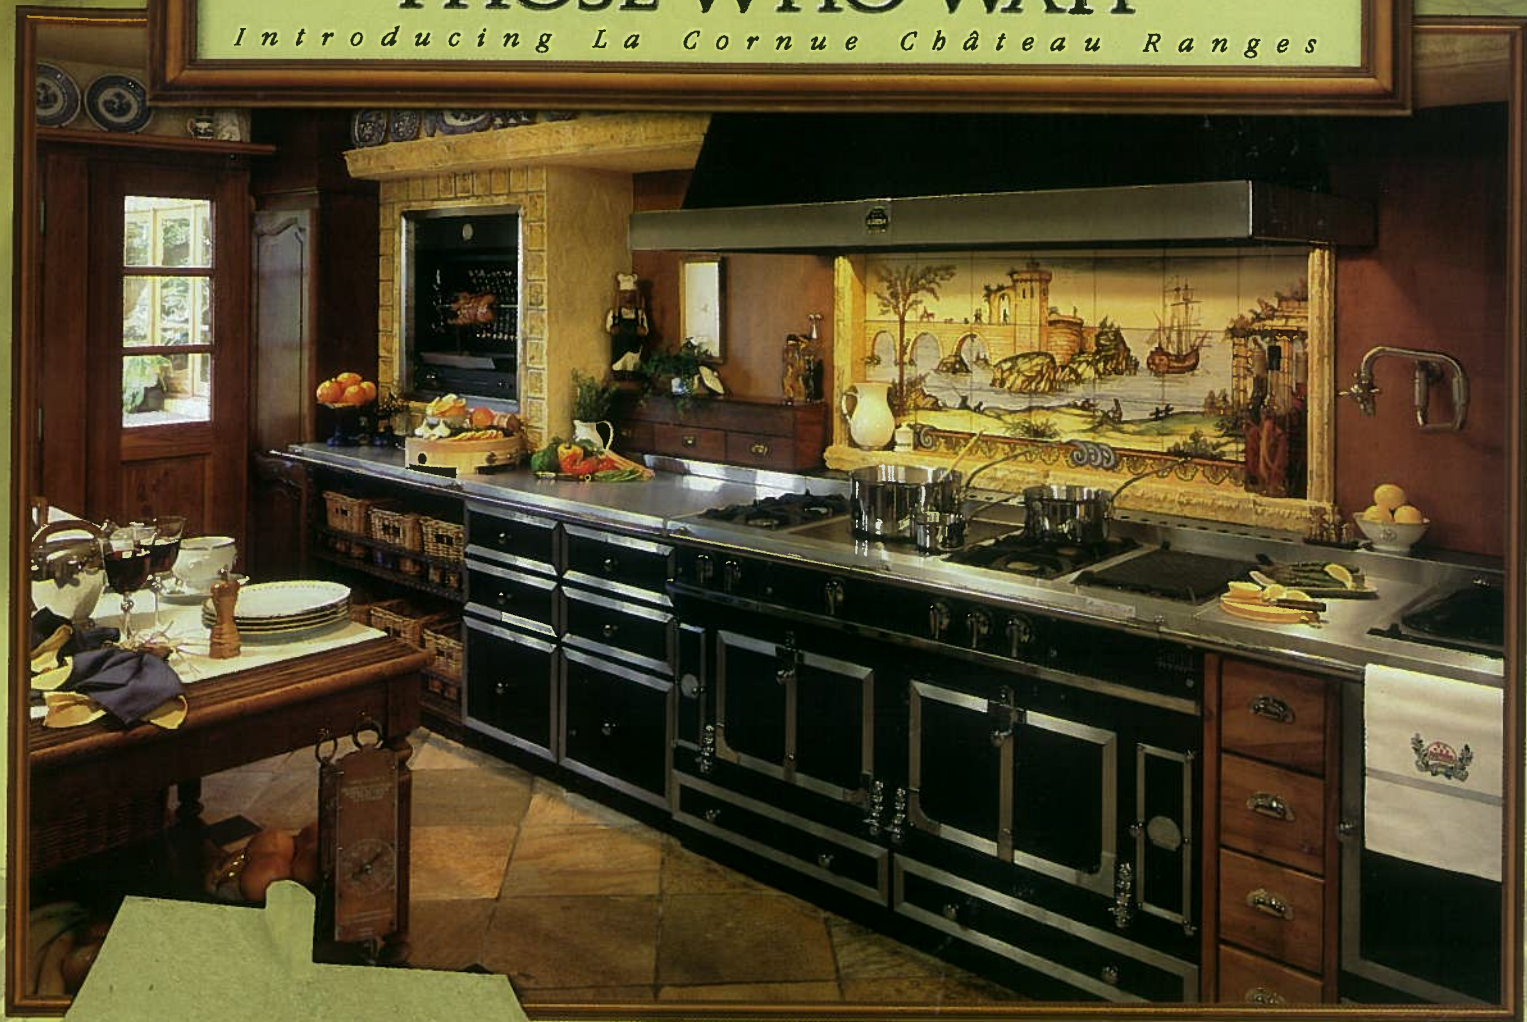

# GOOD THINGS COME TO THOSE WHO WAIT

*Introducing La Cornue Château Ranges*

**JEROME'S**  
APPLIANCEGALLERY

the difference is the experience

La Cornue Château ranges are produced by artisans with care and patience. They are essentially made by hand of the finest material. The cast iron, stainless steel, solid brass, nickel, and porcelain enamel have been carefully selected in advance. Every Château range is assembled entirely by hand, from one worker from start to finish. Château ranges are only built to order. Each one is unique and you will have to wait three months before becoming the proud owner of one of these bespoke ranges which are now available at Jerome's Appliance Gallery in Calgary.